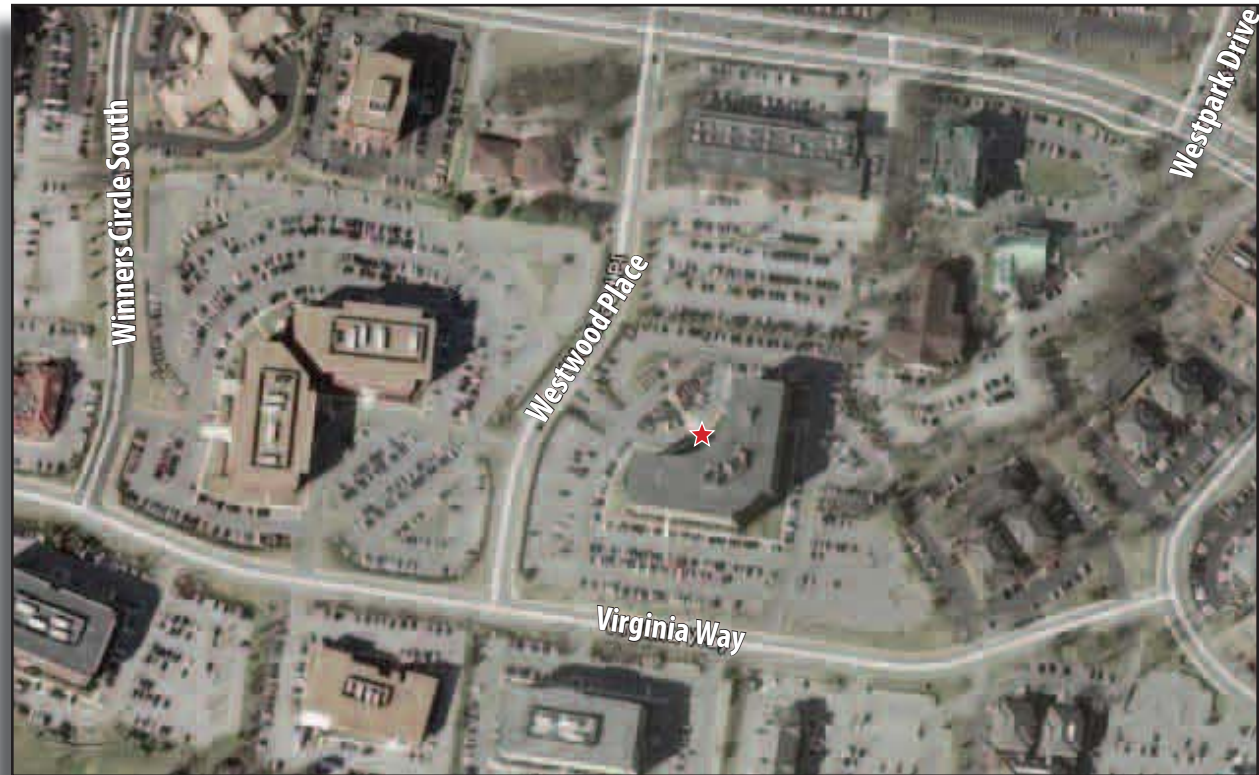

Tennessee

210 Westwood Place
Suite 140
Brentwood, Tennessee 37027
(P) 615.376.0749

From I-65 North:

Exit on Old Hickory Boulevard / TN Route 254 west toward Brentwood (Exit #7). Travel approximately 1.1 miles on Old Hickory Boulevard to West Park Drive. Turn left on West Park Drive and travel 0.3 miles. Turn right onto Maryland Way. Travel 0.2 miles and turn left onto Westwood Place South. 210 Westwood Place will be on your left.

From I-65 South:

Exit on Old Hickory Boulevard / TN Route 254 east toward Brentwood (Exit #7). Travel approximately 1.1 miles on Old Hickory Boulevard to West Park Drive. Turn left on West Park Drive and travel 0.3 miles. Turn right onto Maryland Way. Travel 0.2 miles and turn left onto Westwood Place South. 210 Westwood Place will be on your left.

Directions from the Airport:

Travel 0.4 miles and take the exit ramp onto I-40 West toward I-65/I-24 Nashville. Travel I-40 for 3.4 miles. Take the left fork onto I-24 East. Follow signs toward I-440 West to Chattanooga and Memphis. Continue for 0.8 miles. Take exit #53 onto I-440 West toward Memphis. Travel 2.6 miles and take Exit #5 onto I-65 South toward Huntsville. Continue on I-65 South for 6.0 miles. Take Exit #74B/ TN Route 254 West onto Old Hickory Blvd. toward Brentwood. Travel approximately 1.1 miles on Old Hickory Boulevard to West Park Drive. Turn left on West Park Drive and travel 0.3 miles. Turn right onto Maryland Way. Travel 0.2 miles and turn left onto Westwood Place South. 210 Westwood Place will be on your left.